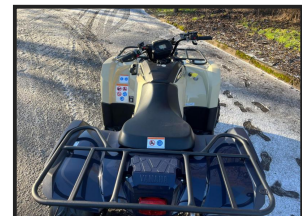

YAMAHA KODIAK 450 EPS SE

£POA

YAMAHA Kodiak 450EPS SE Blue/Tan. 4wd. Difflock. Special Edition. Electric Power Steering. Front winch. For more information Contact your Local Depot: BEITH - 01505 500011, AYR - 01292 285291, STRANRAER - 01776 707030.

Product Details

Category/Type	ATVs & Gators
Make	YAMAHA
Model	KODIAK 450 EPS SE
Year	NEW
Hours	-

Beith Depot

Willowyard Industrial Estate, 1
Willowburn Road, KA15 1LP, Beith
+44 (0)1505 500011
sales@jsmontgomery.co.uk