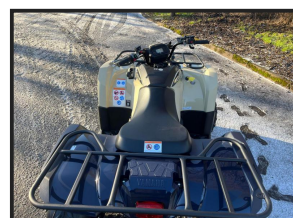

# YAMAHA KODIAK 450 EPS SE

## £POA

YAMAHA Kodiak 450EPS SE Blue/Tan. 4wd. Difflock. Special Edition. Electric Power Steering. Front winch. For more information Contact your Local Depot: BEITH - 01505 500011, AYR - 01292 285291, STRANRAER - 01776 707030.