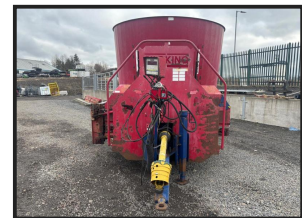

# Siloking 12 CU Diet Feeder

**£POA**

Kverneland Siloking 12 CU Diet Feeder. Front Cross Conveyor. Right hand elevator. Manual Control. For more information please contact your local sales executive.