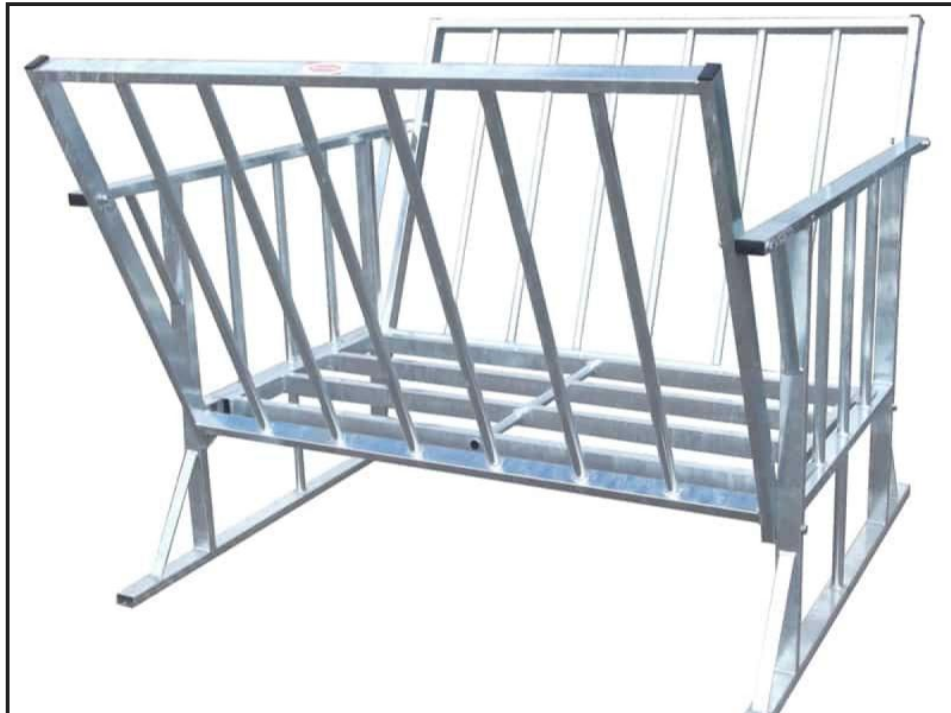

# Ritchie 442G Bale Cradle Feeder

**£POA**

This bale cradle is ideal for the quick and easy feeding of sheep. Extra high sides 1.25 m to help contain any spillage. All hot dipped galvanised after manufacture. Easy self assembly. For more information Contact your Local Depot: BEITH - 01505 500011, AYR - 01292 285921, STRANRAER - 01776 707030.

Product Details	
<b>Category/Type</b>	<b>Miscellaneous</b>
<b>Make</b>	<b>Ritchie</b>
<b>Model</b>	<b>442G Bale Cradle Feeder</b>
<b>Year</b>	<b>NEW</b>
<b>Hours</b>	<b>-</b>

**Beith Depot**

Willowyard Industrial Estate, 1  
Willowburn Road, KA15 1LP, Beith  
+44 (0)1505 500011  
sales@jsmontgomery.co.uk