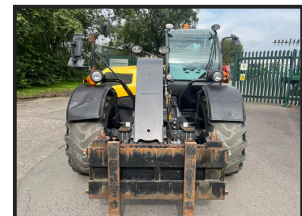

New Holland TH7.42 Elite

£POA

New Holland TH7.42 Elite. 2020. 2965 hours. Con + Pin headstock. For more information please contact your local sales executive

Product Details	
Category/Type	Telehandlers & Wheel Loaders
Make	New Holland
Model	TH7.42 Elite
Year	2020
Hours	2965