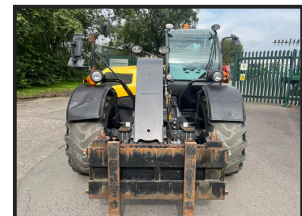

New Holland TH7.42 Elite

£POA

New Holland TH7.42 Elite. 2020. 2965 hours. Con + Pin headstock. For more information please contact your local sales executive

Product Details

Category/Type	Telehandlers & Wheel Loaders
Make	New Holland
Model	TH7.42 Elite
Year	2020
Hours	2965