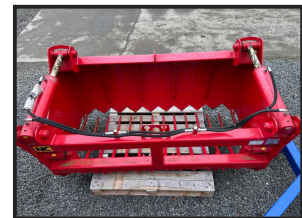

NC 1900

£POA

NC 1900 Shear grab 1.9 metre, 14 tine, shear grab. For more information please contact your local sales executive

Product Details	
Category/Type	Attachments & Weights
Make	NC
Model	1900
Year	-
Hours	-