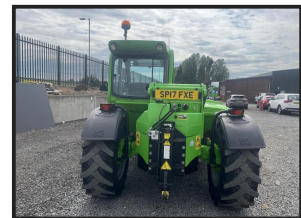

Merlo 32.6 TOP

£POA

Merlo 32.6 TOP Telehandler. 2017. 5515 hours. For more information please contact your local sales executive

Product Details	
Category/Type	Telehandlers & Wheel Loaders
Make	Merlo
Model	32.6 TOP
Year	2017
Hours	5515