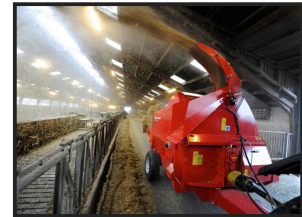

Kverneland KV 863 PRO

£POA

KV 863 PRO BC BALE SHREDDER C/W SWIVEL CHUTE, BELT CLUTCH. For more information Contact your Local Depot: BEITH - 01505 500011, AYR - 01292 285921, STRANRAER - 01776 707030.

Product Details