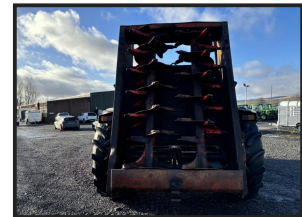

# Ktwo 1200 Duo Rear Discharge Spreader

**£POA**

Ktwo 1200 Duo Rear Discharge Spreader. For more information please contact your local sales executive

Product Details	
<b>Category/Type</b>	<b>Muck &amp; Slurry</b>
<b>Make</b>	<b>Ktwo</b>
<b>Model</b>	<b>1200 Duo Rear Discharge Spreader</b>
<b>Year</b>	-
<b>Hours</b>	-