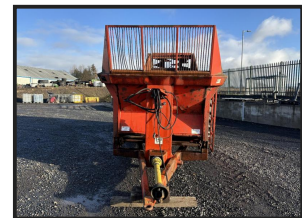

# Ktwo 1200 Duo Rear Discharge Spreader

**£POA**

Ktwo 1200 Duo Rear Discharge Spreader. For more information please contact your local sales executive

Product Details	
<b>Category/Type</b>	<b>Muck &amp; Slurry</b>
<b>Make</b>	<b>Ktwo</b>
<b>Model</b>	<b>1200 Duo Rear Discharge Spreader</b>
<b>Year</b>	-
<b>Hours</b>	-