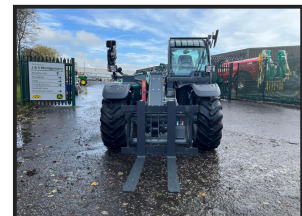

KRAMER KT 356

KRAMER
on the safe side

DON'T MISS THIS LIMITED-TIME OPPORTUNITY

SPECIAL OFFER ON KT 356 STOCK MACHINES

KT356

EXTENDED FINANCE AND EXTENDED WARRANTY AVAILABLE ON ALL STOCK MACHINES - KT 356

£POA

SPECIAL OFFER: EXTENDED FINANCE AND EXTENDED WARRANTY AVAILABLE ON ALL STOCK MACHINES - KT 356 KRAMER KT 356. New 7 inch LCD Display. 3.5Tonne. Lift 6M reach. Standard Kramer headstock. UK Standard Spec. Kramer pallet Forks. For more information Contact your Local Depot: BEITH - 01505 500011, AYR - 01292 285921, STRANRAER - 01776 707030.

Product Details

Category/Type	Telehandlers & Wheel Loaders
Make	KRAMER
Model	KT 356
Year	NEW
Hours	-

Beith Depot

Willowyard Industrial Estate, 1
Willowburn Road, KA15 1LP, Beith
+44 (0)1505 500011
sales@jsmontgomery.co.uk