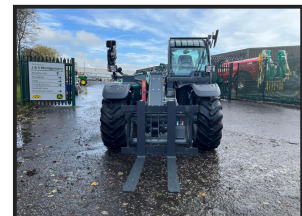

KRAMER KT 356

KRAMER
on the safe side

DON'T MISS THIS LIMITED-TIME OPPORTUNITY

SPECIAL OFFER ON KT 356 STOCK MACHINES

KT356

EXTENDED FINANCE AND EXTENDED WARRANTY AVAILABLE ON ALL STOCK MACHINES - KT 356

£POA

SPECIAL OFFER: EXTENDED FINANCE AND EXTENDED WARRANTY AVAILABLE ON ALL STOCK MACHINES - KT 356 KRAMER KT 356. New 7 inch LCD Display. 3.5Tonne. Lift 6M reach. Standard Kramer headstock. UK Standard Spec. Kramer pallet Forks. For more information Contact your Local Depot: BEITH - 01505 500011, AYR - 01292 285921, STRANRAER - 01776 707030.

Product Details	
Category/Type	Telehandlers & Wheel Loaders
Make	KRAMER
Model	KT 356
Year	NEW
Hours	-

Beith Depot

Willowyard Industrial Estate, 1
Willowburn Road, KA15 1LP, Beith
+44 (0)1505 500011
sales@jsmontgomery.co.uk