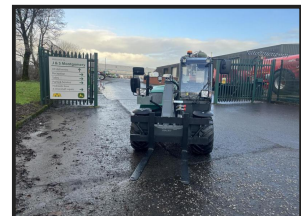

# KRAMER KT 144

## £POA

KRAMER KT 144. The stacking payload on the pallet fork is 1,450 kg. The lift height 4.3m. Euro headstock and pallet forks. For more information Contact your Local Depot: BEITH - 01505 500011, AYR - 01292 285921, STRANRAER - 01776 707030.

### Product Details

Product Details	
<b>Category/Type</b>	<b>Telehandlers &amp; Wheel Loaders</b>
<b>Make</b>	<b>KRAMER</b>
<b>Model</b>	<b>KT 144</b>
<b>Year</b>	<b>NEW</b>
<b>Hours</b>	<b>-</b>