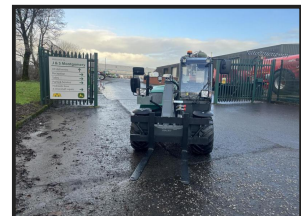

KRAMER KT 144

£POA

KRAMER KT 144. The stacking payload on the pallet fork is 1,450 kg. The lift height 4.3m. Euro headstock and pallet forks. For more information Contact your Local Depot: BEITH - 01505 500011, AYR - 01292 285921, STRANRAER - 01776 707030.

Product Details	
Category/Type	Telehandlers & Wheel Loaders
Make	KRAMER
Model	KT 144
Year	NEW
Hours	-

Beith Depot

Willowyard Industrial Estate, 1
Willowburn Road, KA15 1LP, Beith
+44 (0)1505 500011
sales@jsmontgomery.co.uk