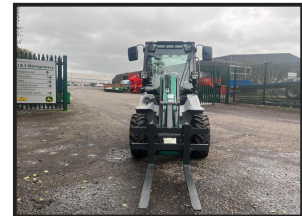

KRAMER KL 14.5

£POA

KRAMER KL 14.5 Wheel loader. 360° VISIBILITY. COLOR-CODED TOGGLE SWITCH FOR HYDRAULIC, ELECTRIC, DRIVING AND SAFETY FUNCTIONS. EASY MAINTENANCE ACCESS. ALL-WHEEL STEERING. LOW CABIN. For more information Contact your Local Depot: BEITH:01505 500011, AYR: 01292 285921, STRANRAER : 01776 707030.

Product Details

Category/Type	Telehandlers & Wheel Loaders
Make	KRAMER
Model	KL 14.5
Year	NEW
Hours	-

Beith Depot

Willowyard Industrial Estate, 1
Willowburn Road, KA15 1LP, Beith
+44 (0)1505 500011
sales@jsmontgomery.co.uk