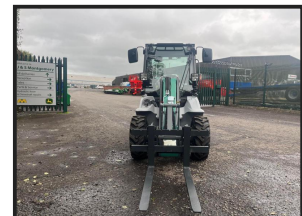

KRAMER KL 14.5

£POA

KRAMER KL 14.5 Wheel loader. 360° VISIBILITY. COLOR-CODED TOGGLE SWITCH FOR HYDRAULIC, ELECTRIC, DRIVING AND SAFETY FUNCTIONS. EASY MAINTENANCE ACCESS. ALL-WHEEL STEERING. LOW CABIN. For more information Contact your Local Depot: BEITH:01505 500011, AYR: 01292 285921, STRANRAER : 01776 707030.

Product Details

Category/Type	Telehandlers & Wheel Loaders
Make	KRAMER
Model	KL 14.5
Year	NEW
Hours	-

Beith Depot

Willowyard Industrial Estate, 1
Willowburn Road, KA15 1LP, Beith
+44 (0)1505 500011
sales@jsmontgomery.co.uk