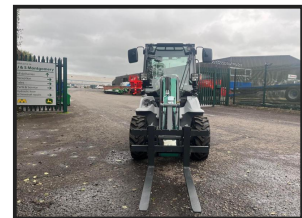

# KRAMER KL 14.5

## £POA

KRAMER KL 14.5 Wheel loader. 360° VISIBILITY. COLOR-CODED TOGGLE SWITCH FOR HYDRAULIC, ELECTRIC, DRIVING AND SAFETY FUNCTIONS. EASY MAINTENANCE ACCESS. ALL-WHEEL STEERING. LOW CABIN. For more information Contact your Local Depot: BEITH:01505 500011, AYR: 01292 285921, STRANRAER : 01776 707030.

### Product Details

Product Details	
<b>Category/Type</b>	<b>Telehandlers &amp; Wheel Loaders</b>
<b>Make</b>	<b>KRAMER</b>
<b>Model</b>	<b>KL 14.5</b>
<b>Year</b>	<b>NEW</b>
<b>Hours</b>	-