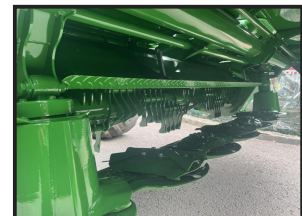

## £POA

John Deere Front Mounted F310R. Cutting Width 3.10m. 7 Discs. 76kw(100hp). For more information Contact your Local Depot : BEITH - 01505 500011, AYR - 01292 285921, STRANRAER - 01776 707030.