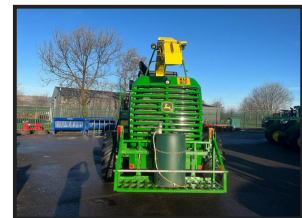

John Deere 7350 SPFH

£POA

John Deere 7350 SPFH. 2011. 3250 hours. 4 wheel drive. 40 knife drum. For more information Contact your Local Depot: BEITH - 01505 500011, AYR - 01292 285291, STRANRAER - 01776 707030.

Product Details

Category/Type	Combines & Forage Harvesters
Make	John Deere
Model	7350 SPFH
Year	2011
Hours	3250

Beith Depot

Willowyard Industrial Estate, 1
Willowburn Road, KA15 1LP, Beith
+44 (0)1505 500011
sales@jsmontgomery.co.uk