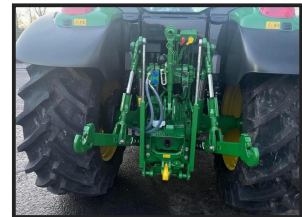

John Deere 6130M

£POA

All versions available. For more information Contact your Local Depot: BEITH - 01505 500011, AYR - 01292 285921, STRANRAER - 01776 707030.

Product Details

Category/Type	Tractors
Make	John Deere
Model	6130M
Year	NEW
Hours	-