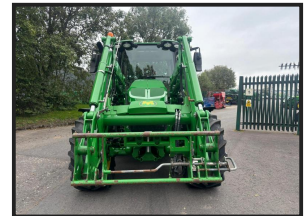

John Deere 6120M

£POA

John Deere 6120M. 2020. 3130 hours. Auto Quad 40KPH transmission. TLS front suspension. Comes with John Deere 603R loader. For more information please contact your local sales executive

Product Details

Category/Type	Tractors
Make	John Deere
Model	6120M
Year	2020
Hours	3130

Beith Depot

Willowyard Industrial Estate, 1
Willowburn Road, KA15 1LP, Beith
+44 (0)1505 500011
sales@jsmontgomery.co.uk