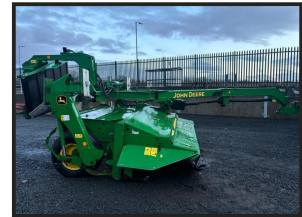

# John Deere 530

## £POA

John Deere 530 10 foot trailed mower conditioner. 2010. Comes with John Deere Grouper. For more information please contact your local sales executive

Product Details	
<b>Category/Type</b>	<b>Mower Conditioners</b>
<b>Make</b>	<b>John Deere</b>
<b>Model</b>	<b>530</b>
<b>Year</b>	<b>2010</b>
<b>Hours</b>	<b>-</b>