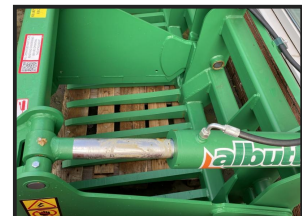

# Albutt Shear Grab

## £POA

Albutt Sheargrab. S190HX, 1900mm, 3 rams. S160HX, 1600mm, 2 rams. HARDOX cutting blade & tines, comes with brackets and hoses. For more information please contact your local depot:  
 BEITH : 01505 500011, AYR : 01292 285291, STRANRAER : 01776 707030.