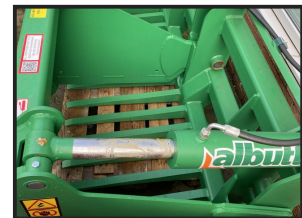

Albutt Shear Grab

£POA

Albutt Sheargrab. S190HX, 1900mm, 3 rams. S160HX, 1600mm, 2 rams. HARDOX cutting blade & tines, comes with brackets and hoses. For more information please contact your local depot:
 BEITH : 01505 500011, AYR : 01292 285291, STRANRAER : 01776 707030.