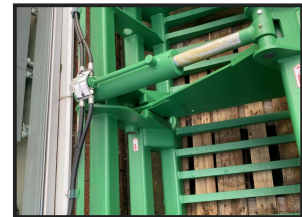

# Albutt Shear Grab

## £POA

Albutt Sheargrab. S190HX, 1900mm, 3 rams. S160HX, 1600mm, 2 rams. HARDOX cutting blade & tines, comes with brackets and hoses. For more information please contact your local depot:  
 BEITH : 01505 500011, AYR : 01292 285291, STRANRAER : 01776 707030.