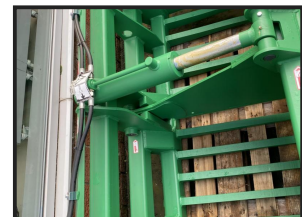

# Albutt Shear Grab

## £POA

Albutt Sheargrab. S190HX, 1900mm, 3 rams. S160HX, 1600mm, 2 rams. HARDOX cutting blade & tines, comes with brackets and hoses. For more information please contact your local depot:  
 BEITH : 01505 500011, AYR : 01292 285291, STRANRAER : 01776 707030.