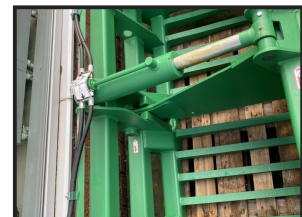

Albutt Shear Grab

£POA

Albutt Sheargrab. S190HX, 1900mm, 3 rams. S160HX, 1600mm, 2 rams. HARDOX cutting blade & tines, comes with brackets and hoses. For more information please contact your local depot:
 BEITH : 01505 500011, AYR : 01292 285291, STRANRAER : 01776 707030.