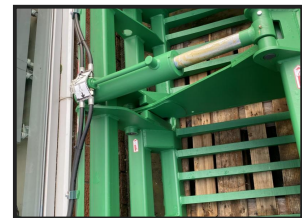

Albutt S190HX & S160HX Shear Grab

£POA

Albutt Sheargrab. S190HX, 1900mm, 3 rams. S160HX, 1600mm, 2 rams. HARDOX cutting blade & tines, comes with brackets and hoses. For more information please contact your local depot:
 BEITH : 01505 500011, AYR : 01292 285291, STRANRAER : 01776 707030.

Product Details	
Category/Type	Attachments & Weights
Make	Albutt
Model	S190HX & S160HX Shear Grab
Year	NEW
Hours	-

Beith Depot

Willowyard Industrial Estate, 1
 Willowburn Road, KA15 1LP, Beith
 +44 (0)1505 500011
 sales@jsmontgomery.co.uk