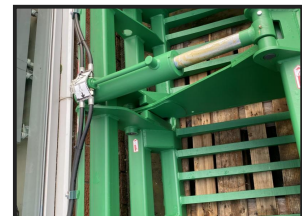

Albutt S190HX & S160HX Shear Grab

£POA

Albutt Sheargrab. S190HX, 1900mm, 3 rams. S160HX, 1600mm, 2 rams. HARDOX cutting blade & tines, comes with brackets and hoses. For more information please contact your local depot:
 BEITH : 01505 500011, AYR : 01292 285291, STRANRAER : 01776 707030.

Product Details	
Category/Type	Attachments & Weights
Make	Albutt
Model	S190HX & S160HX Shear Grab
Year	NEW
Hours	-

Beith Depot

Willowyard Industrial Estate, 1
 Willowburn Road, KA15 1LP, Beith
 +44 (0)1505 500011
 sales@jsmontgomery.co.uk