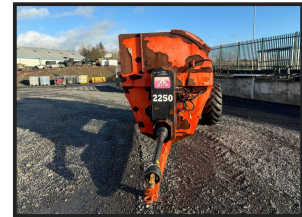

# Abbey 2250 Rotary Muck Spreader

**£POA**

Abbey 2250 Side Discharge Rotary Muck Spreader. 2015. 21.3-24 Tyres. For more information please contact your local sales executive

Product Details	
<b>Category/Type</b>	<b>Muck &amp; Slurry</b>
<b>Make</b>	<b>Abbey</b>
<b>Model</b>	<b>2250 Rotary Muck Spreader</b>
<b>Year</b>	<b>2015</b>
<b>Hours</b>	<b>-</b>