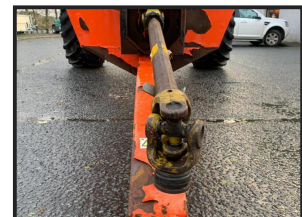

# Abbey 2250 Rotary Muck Spreader

**£POA**

Abbey 2250 Side Discharge Rotary Muck Spreader. 2015. 21.3-24 Tyres. For more information please contact your local sales executive

Product Details	
<b>Category/Type</b>	<b>Muck &amp; Slurry</b>
<b>Make</b>	<b>Abbey</b>
<b>Model</b>	<b>2250 Rotary Muck Spreader</b>
<b>Year</b>	<b>2015</b>
<b>Hours</b>	<b>-</b>