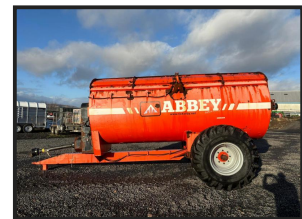

# Abbey 2250 Rotary Muck Spreader

**£POA**

Abbey 2250 Side Discharge Rotary Muck Spreader. 2015. 21.3-24 Tyres. For more information please contact your local sales executive

Product Details	
<b>Category/Type</b>	<b>Muck &amp; Slurry</b>
<b>Make</b>	<b>Abbey</b>
<b>Model</b>	<b>2250 Rotary Muck Spreader</b>
<b>Year</b>	<b>2015</b>
<b>Hours</b>	<b>-</b>