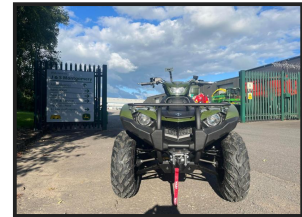

YAMAHA Kodiak 450 EPS

£POA

YAMAHA Kodiak 450 EPS. Olive Green. 421cc EFI -Electric Fuel Injection system Engine. 25 inch tyres with wide tread width. Long stroke KYB gas charged front & rear shocks. On-command 2WD/4WD/Diff lock., For more information Contact your Local Depot: BEITH:01505 500011, AYR: 01292 285291, STRANRAER : 01776 707030.

Product Details

Category/Type	ATVs & Gators
Make	YAMAHA
Model	Kodiak 450 EPS
Year	NEW
Hours	-

Beith Depot

Willowyard Industrial Estate, 1
Willowburn Road, KA15 1LP, Beith
+44 (0)1505 500011
sales@jsmontgomery.co.uk