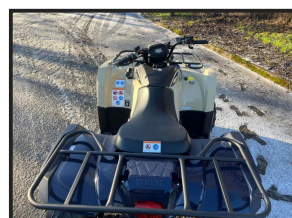

YAMAHA KODIAK 450 EPS SE

£POA

YAMAHA Kodiak 450EPS SE Blue/Tan. 4wd. Difflock. Special Edition. Electric Power Steering. Front winch. For more information Contact your Local Depot: BEITH - 01505 500011, AYR - 01292 285291, STRANRAER - 01776 707030.

Product Details

Category/Type	ATVs & Gators
Make	YAMAHA
Model	KODIAK 450 EPS SE
Year	NEW
Hours	-

Beith Depot

Willowyard Industrial Estate, 1
Willowburn Road, KA15 1LP, Beith
+44 (0)1505 500011
sales@jsmontgomery.co.uk