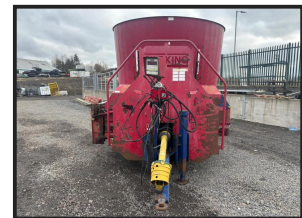

Siloking 12 CU Diet Feeder

£POA

Kverneland Siloking 12 CU Diet Feeder. Front Cross Conveyor. Right hand elevator. Manual Control. For more information please contact your local sales executive.

Product Details