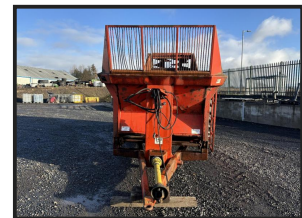

Ktwo 1200 Duo Rear Discharge Spreader

£POA

Ktwo 1200 Duo Rear Discharge Spreader. For more information please contact your local sales executive

Product Details	
Category/Type	Fertiliser Spreaders & Sprayers
Make	Ktwo
Model	1200 Duo Rear Discharge Spreader
Year	-
Hours	-