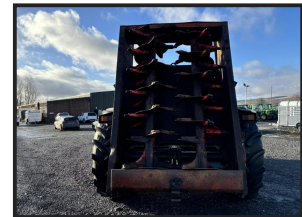

Ktwo 1200 Duo Rear Discharge Spreader

£POA

Ktwo 1200 Duo Rear Discharge Spreader. For more information please contact your local sales executive

Product Details	
Category/Type	Fertiliser Spreaders & Sprayers
Make	Ktwo
Model	1200 Duo Rear Discharge Spreader
Year	-
Hours	-