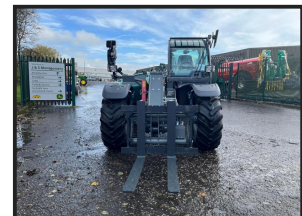

KRAMER KT 356

KRAMER
on the safe side

DON'T MISS THIS LIMITED-TIME OPPORTUNITY

SPECIAL OFFER ON KT 356 STOCK MACHINES

KT356

EXTENDED FINANCE AND EXTENDED WARRANTY AVAILABLE ON ALL STOCK MACHINES - KT 356

£POA

SPECIAL OFFER: EXTENDED FINANCE AND EXTENDED WARRANTY AVAILABLE ON ALL STOCK MACHINES - KT 356 KRAMER KT 356. New 7 inch LCD Display. 3.5Tonne. Lift 6M reach. Standard Kramer headstock. UK Standard Spec. Kramer pallet Forks. For more information Contact your Local Depot: BEITH - 01505 500011, AYR - 01292 285921, STRANRAER - 01776 707030.

Product Details

Product Details	
Category/Type	Telehandlers & Wheel Loaders
Make	KRAMER
Model	KT 356
Year	NEW
Hours	-

Beith Depot

Willowyard Industrial Estate, 1
Willowburn Road, KA15 1LP, Beith
+44 (0)1505 500011
sales@jsmontgomery.co.uk