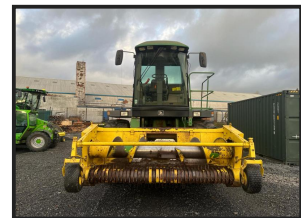

John Deere 6850 SPFH

£POA

John Deere 6850 SPFH. 2320 hours. Comes with 630A Grass Pickup. for more information please contact your local sales executive.

Product Details

Category/Type	Combines & Forage Harvesters
Make	John Deere
Model	6850 SPFH
Year	2000
Hours	2320