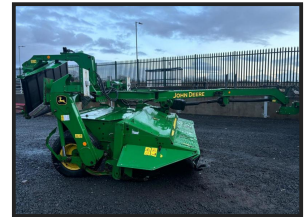

# John Deere 530

## £POA

John Deere 530 10 foot trailed mower conditioner. 2010. Comes with John Deere Grouper. For more information please contact your local sales executive

Product Details	
<b>Category/Type</b>	<b>Mower Conditioners</b>
<b>Make</b>	<b>John Deere</b>
<b>Model</b>	<b>530</b>
<b>Year</b>	<b>2010</b>
<b>Hours</b>	<b>-</b>