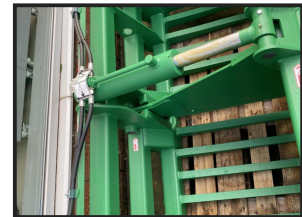

Albutt Shear Grab

£POA

Albutt Sheargrab. S190HX, 1900mm, 3 rams. S160HX, 1600mm, 2 rams. HARDOX cutting blade & tines, comes with brackets and hoses. For more information please contact your local depot:
 BEITH : 01505 500011, AYR : 01292 285291, STRANRAER : 01776 707030.

Product Details	
Category/Type	Attachments & Weights
Make	Albutt
Model	Shear Grab
Year	NEW
Hours	-

Beith Depot

Willowyard Industrial Estate, 1
 Willowburn Road, KA15 1LP, Beith
 +44 (0)1505 500011
 sales@jsmontgomery.co.uk